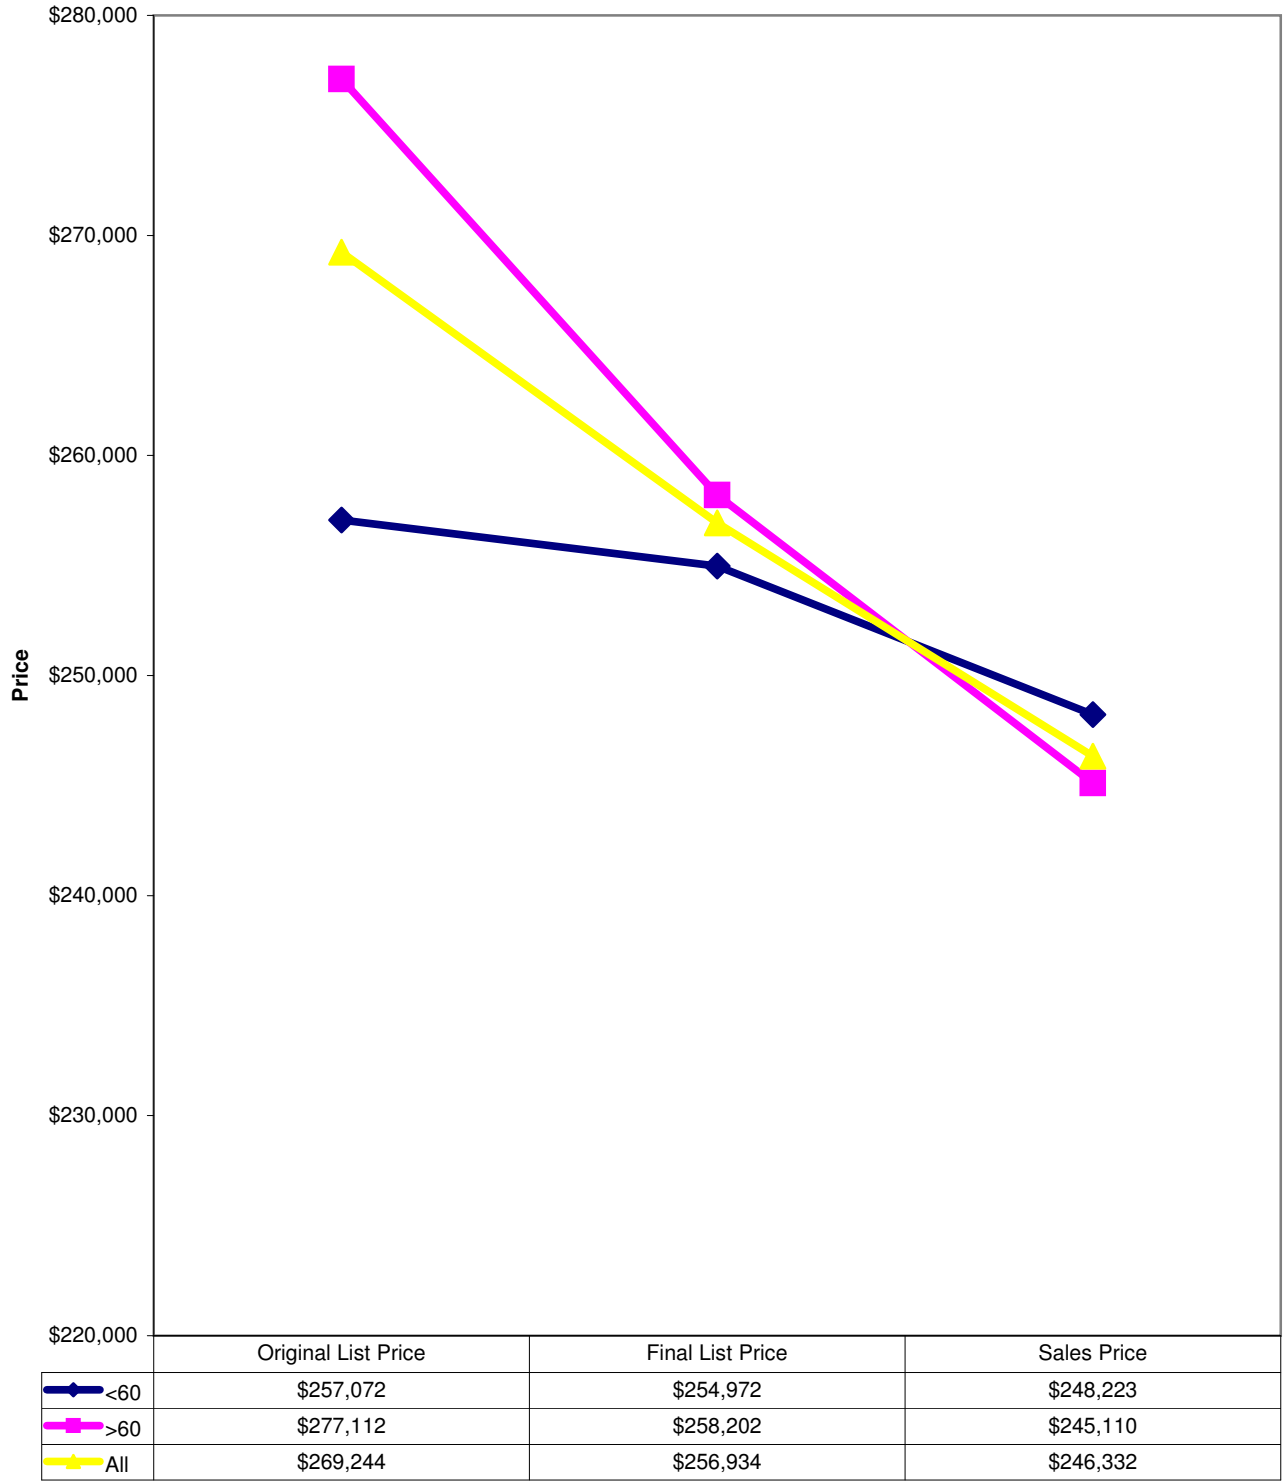

# Market Statistics

Data taken from Metro MLS. Homes sold in LC Area 7.1.08 - 12.31.08