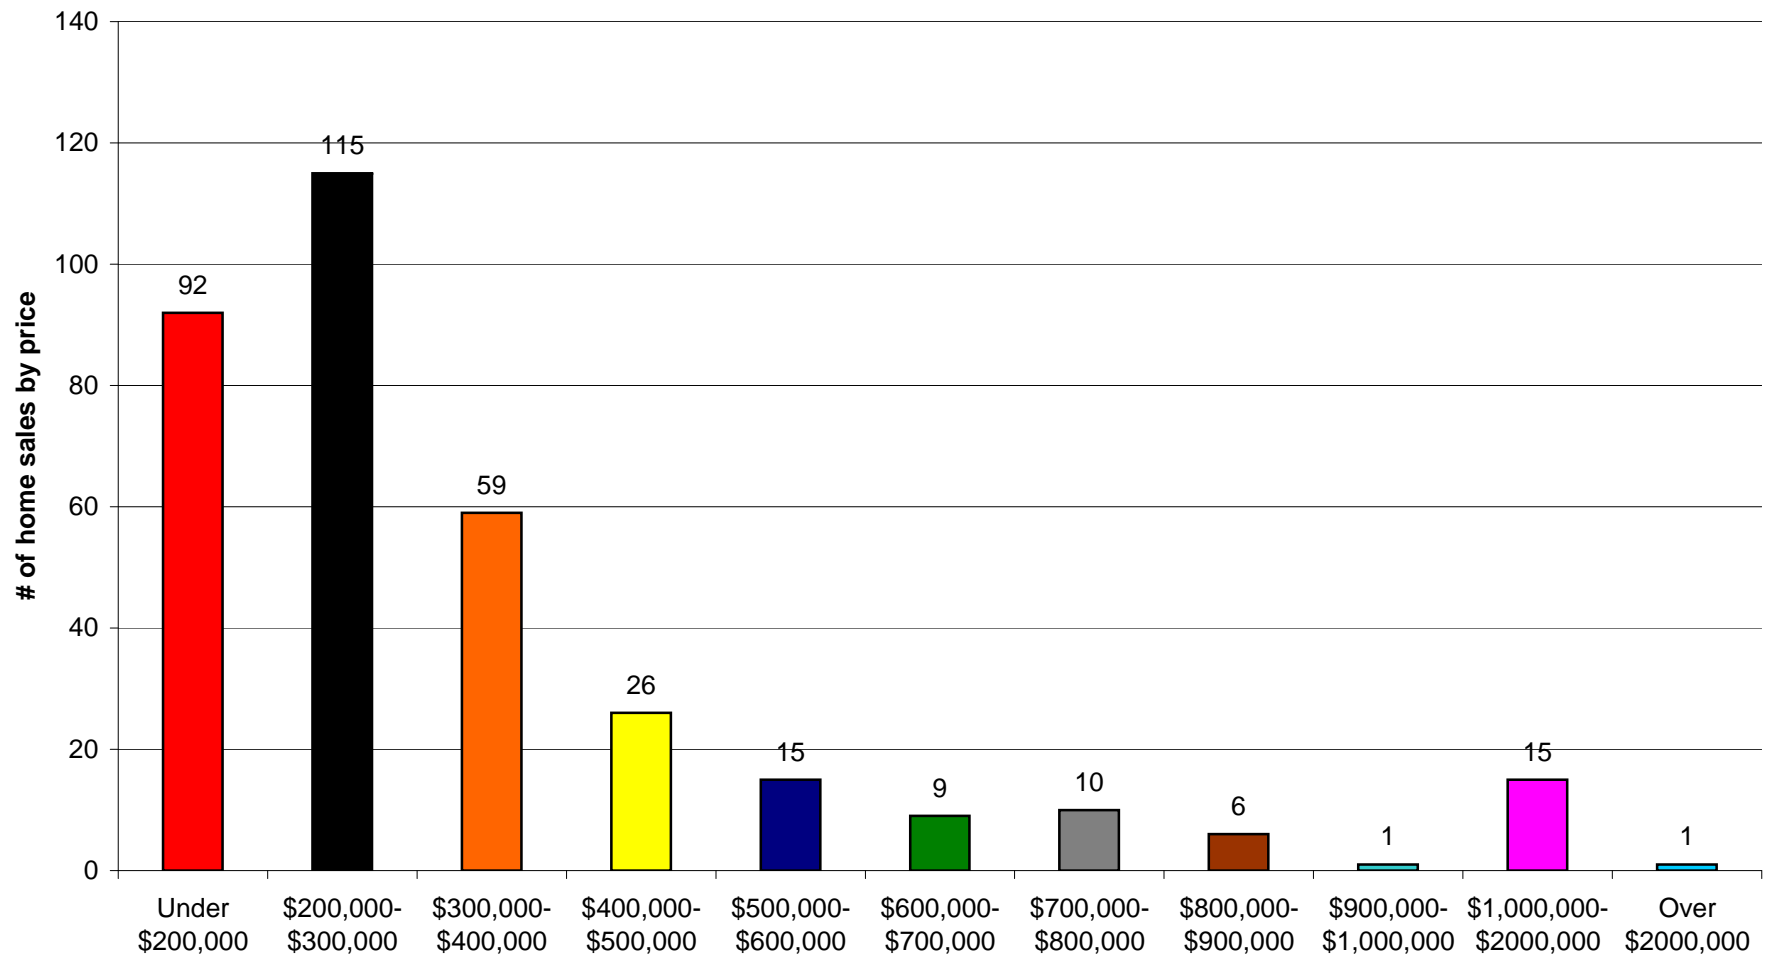

Single Family Home Sales / Lake Country

Information based on Metro MLS sold data from 1/1/2009 to 6/30/2009.